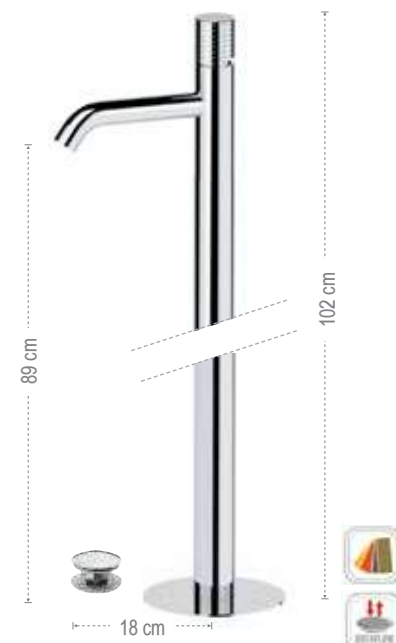

CEC18
Miscelatore monocomando da pavimento per lavabo, scarico click-clack con troppopieno incluso.
Floor mounting single-lever basin mixer, click-clack waste with overflow included.

CR	FIN 1	FIN 2
€ 1.083,70	€ 1.734,00	€ 2.167,40