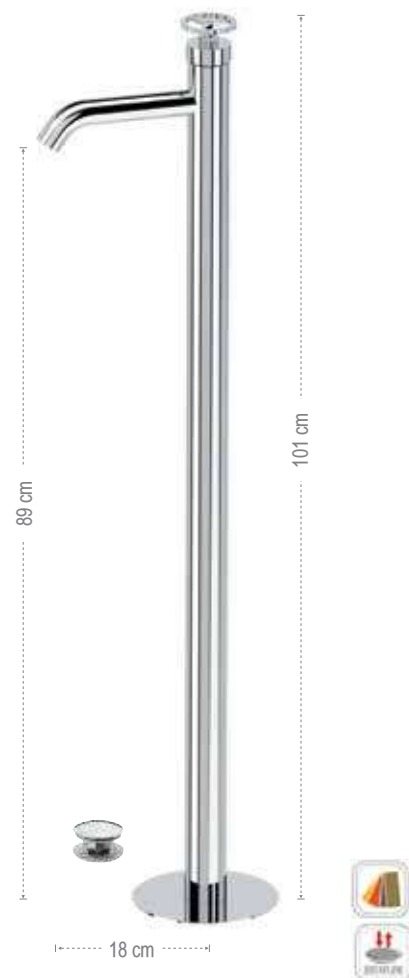

CH18

Miscelatore monocomando da pavimento per lavabo, scarico click-clack con troppo-pieno incluso.

Floor mounting single-lever basin mixer, click-clack waste with overflow included.

CR	FIN 1	FIN 2
€ 1.119,00	€ 1.790,40	€ 2.238,00