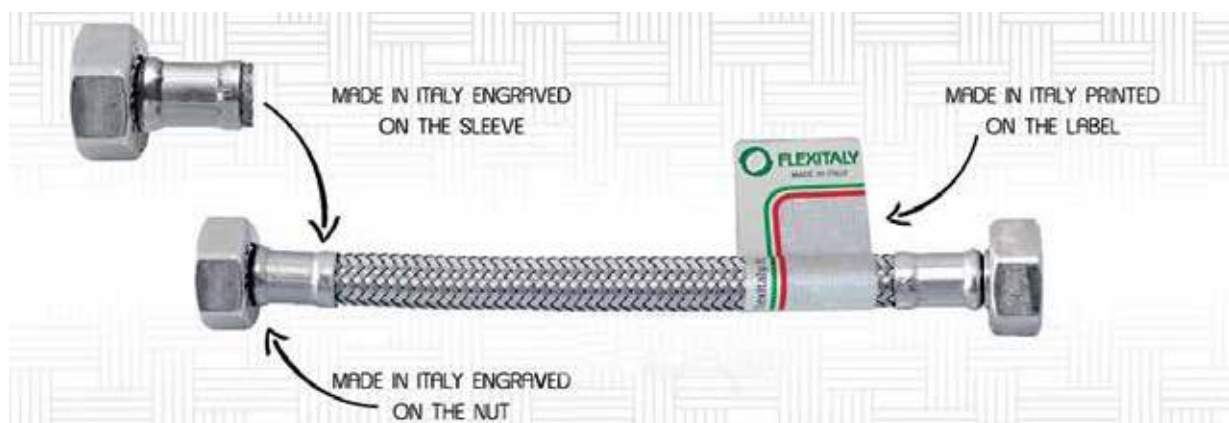

Inside there is cutting-edge machinery covering the production cycle from the molding of special plastics up to the assembly and testing of latest generation automatic machines.

Furthermore in S.T.S.R. there is a well-equipped analysis laboratory that daily performs various tests on its models to maintain control over the performance of its products.

This added value gives to REMER articles superior characteristics as a confirmation of quality and of our made in ITALY.

ONLY MADE IN ITALY FLEXIBLE HOSES OF HIGH QUALITY MADE BY AUTOMATIC MACHINERIES FOR A PERFECT PRODUCT