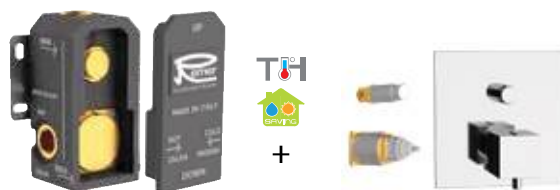

RR BOX € 81,00
Built-in box for shower mixer with diverter.

QT 09 KB CR € 348,00 BO-NO € 556,80
Thermostatic shower mixer set with diverter to match with the built-in box.