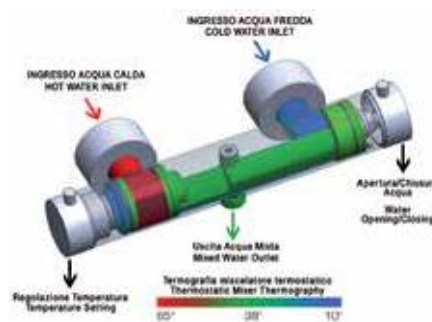

ELEGANCE

Q-ELEGANCE

MINIMAL THERMO

QUBIKA THERMO

THERMO

TOUCH SAFETY

It guarantees that the outer surface of the thermostatic mixer is never too hot by the touch, thus avoiding burns.

100% safe and effective
 This technology protect the user by separating the flow of hot water inside the mixer from the outside, thus preventing the human body from coming into direct contact.