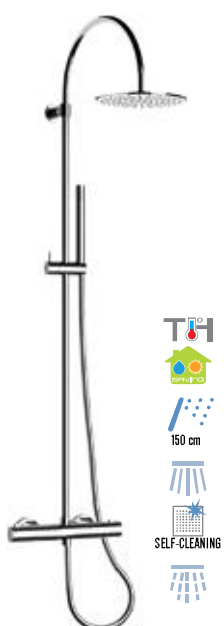

EQ 37 330L CR € 611,70

Shower set composed by: External thermostatic shower single lever mixer EQ32 with shower column with sliding central and diverter, including anti-limestone handshower in c.p. brass 317MM and showerhead in c.p. brass 359MM20 with silicone jets, anti-limestone. Shower flexible in c.p. brass included.