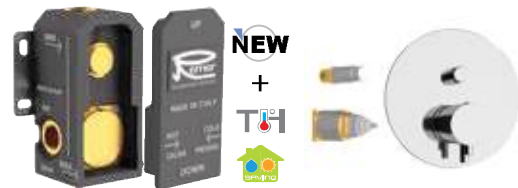

RR BOX €81,00
Built-in box for shower mixer with diverter.
NT 09 KB CR €328,00 BO-NO €524,80
Thermostatic shower mixer set with diverter to match with the built-in box.