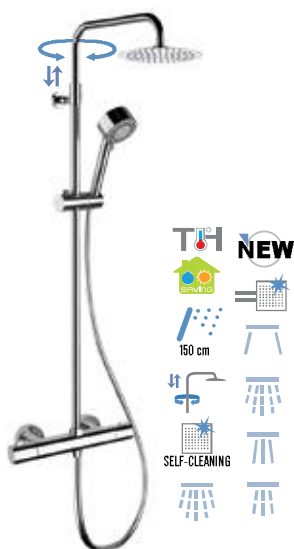

THERMOSTATIC SHOWER COLUMNS

EQ 37 330U CR € 721,70

Shower set composed by: External thermostatic shower single lever mixer EQ32 with deluxe shower column with sliding central and diverter, including anti-limestone handshower in c.p. brass 317MM and showerhead in c.p. brass 359MM20 with silicone jets, anti-limestone. Shower flexible in c.p. brass included.

EQ 37 330L CR € 611,70

Shower set composed by: External thermostatic shower single lever mixer EQ32 with shower column with sliding central and diverter, including anti-limestone handshower in c.p. brass 317MM and showerhead in c.p. brass 359MM20 with silicone jets, anti-limestone. Shower flexible in c.p. brass included.

EQ 37 330N CR € 600,50

Shower set composed by: External thermostatic shower single lever mixer EQ32 with minimal shower column with sliding central and diverter, including anti-limestone handshower in abs 317DM and showerhead in c.p. abs 356MD25 Ø 25 cm with silicone jets, anti-limestone. Shower flexible in c.p. brass included.

EQ 32 AUFM20 CR € 605,20

Thermostatic shower mixer with upper 3/4" connection and lower connection 1/2" with integrated diverter, telescopic shower column, c.p. handshower 4 functions antilimestone, with 333 CNX 150 cm flexible hose and ultra slim stainless steel mirror polished shower head Ø 20 cm.