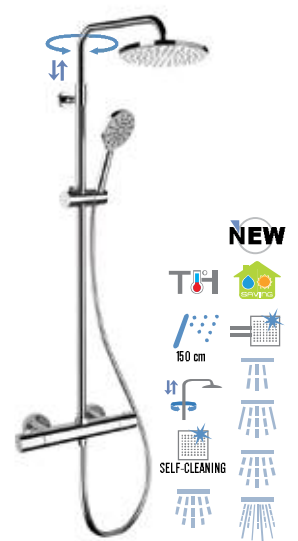

EQ 32 A8CP UFD25 CR € 646,70

Thermostatic shower mixer with upper 3/4" connection and lower connection 1/2" with integrated diverter, telescopic shower column, c.p. handshower 4 functions antilimestone with button to change jets, with 333 CNX 150 cm flexible hose and ultra slim stainless steel mirror polished with round comers shower head 25x25 cm.

ELEGANCE

Q-ELEGANCE

MINIMAL THERMO

QUBIKA THERMO

THERMO

EQ 32 AEC20 CR € 535,20

Thermostatic shower mixer with upper 3/4" connection and lower connection 1/2" with integrated diverter, telescopic shower column, c.p. handshower 4 functions antilimestone, with 333 CNX 150 cm flexible hose and c.p. ABS shower head, rain jet, Ø 20 cm, with antilimestone silicon jets.

EQ 32 AMD20 CR € 552,60

Thermostatic shower mixer with upper 3/4" connection and lower connection 1/2" with integrated diverter, telescopic shower column, c.p. handshower 4 functions antilimestone, with 333 CNX 150 cm flexible hose and c.p. deluxe ABS shower head, rain jet, Ø 20 cm, with anti-limestone silicon jets.

EQ 32 A8CP AD20 CR € 565,70

Thermostatic shower mixer with upper 3/4" connection and lower connection 1/2" with integrated diverter, telescopic shower column, c.p. handshower 4 functions antilimestone with button to change jets, with 333 CNX 150 cm flexible hose and c.p. ABS squared with rounded corners shower head, rain jet, 20x20 cm, with anti-limestone silicon jets.