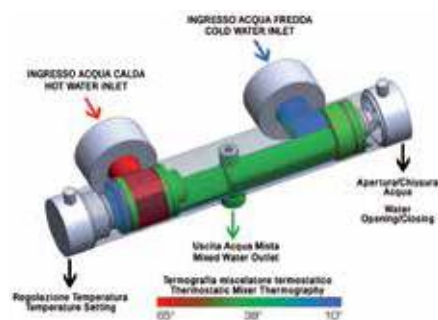

ELEGANCE

Q-ELEGANCE

MINIMAL THERMO

QUBIKA THERMO

THERMO

TOUCH SAFETY

It guarantees that the outer surface of the thermostatic mixer is never too hot by the touch, thus avoiding burns.

100% safe and effective
This technology protect the user by separating the flow of hot water inside the mixer from the outside, thus preventing the human body from coming into direct contact.