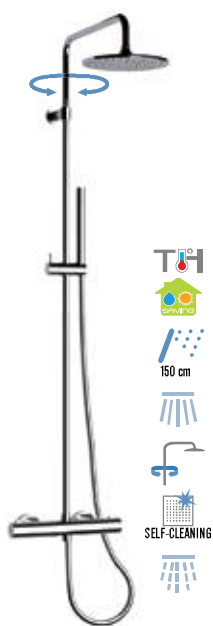

THERMOSTATIC SHOWER COLUMNS

EQ 37 330U CR € 721,70

Shower set composed by: External thermostatic shower single lever mixer EQ32 with deluxe shower column with sliding central and diverter, including anti-limestone handshower in c.p. brass 317MM and showerhead in c.p. brass 359MM20 with silicone jets, anti-limestone. Shower flexible in c.p. brass included.